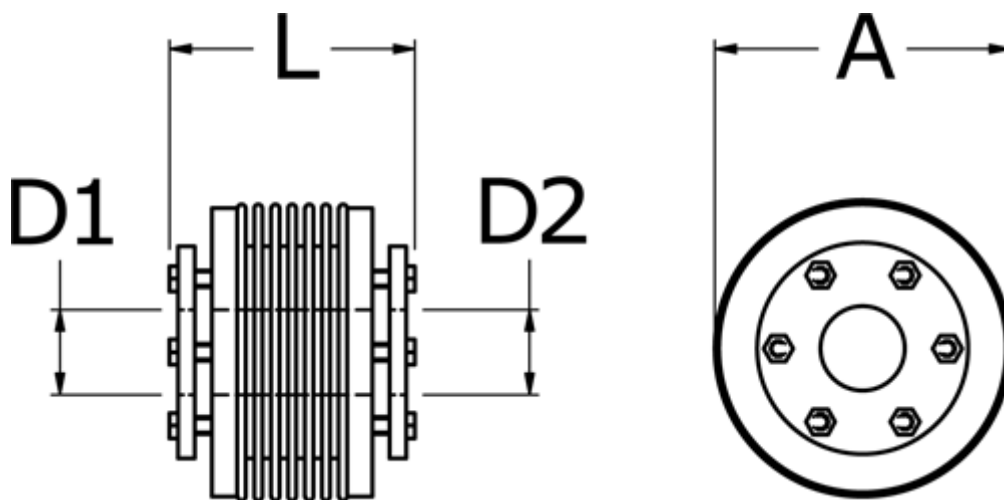

Data Sheet

Article number: 3330503000903250

Description: Bellow coupling type 5 size300
Length 90 mm, bore 32/50 mm

Measures

A	= 110
D1	= 32
D2	= 50
L	= 90
Nom. torque NM (Tkn)	= 300